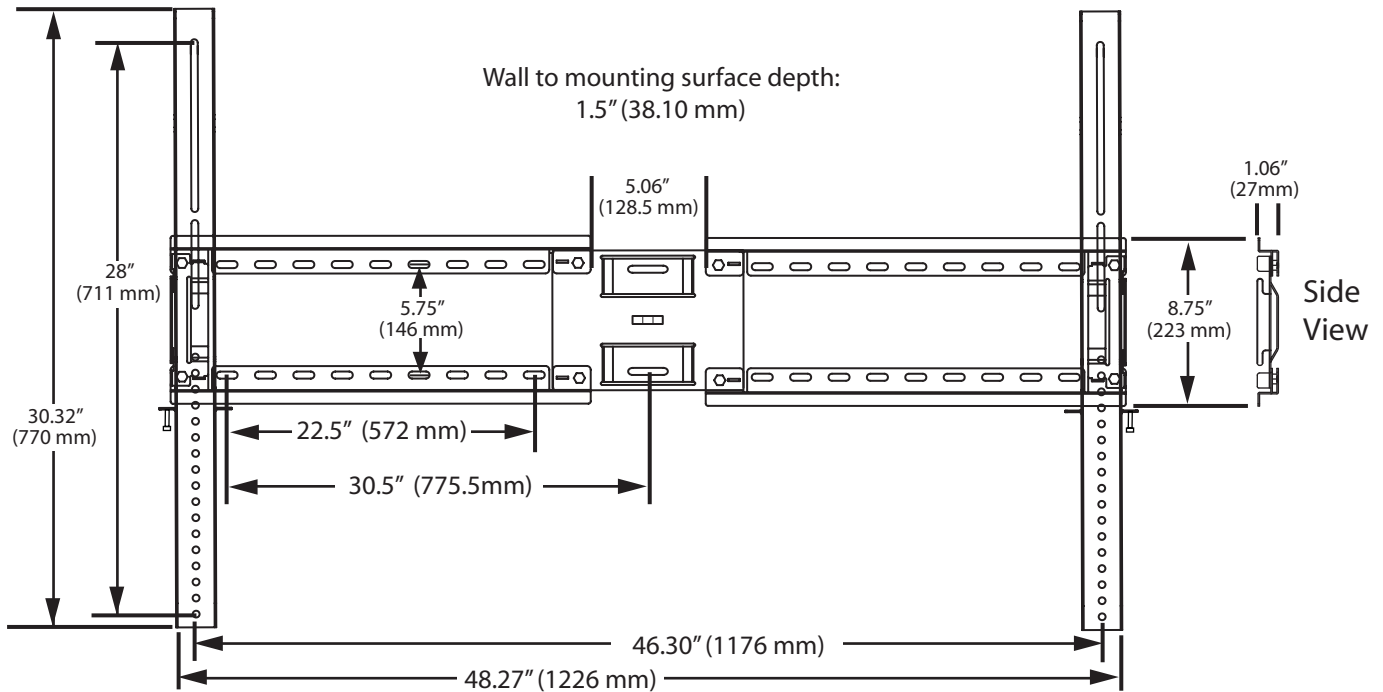

K4-F-B Mount

K4-F-B Flush Mount

- Fits most flat panel displays: 50" - 65"
- Integrated level
- Approximate weight: 15 lbs
- Max weight 200 lbs.

Features of All Mounts

- Solid Steel Construction
- Rugged Powder Coat Finish
- Easy Installation / All Hardware Included
- FREE \$10,000 Component Insurance
- Lifetime Guarantee
- UL Approved